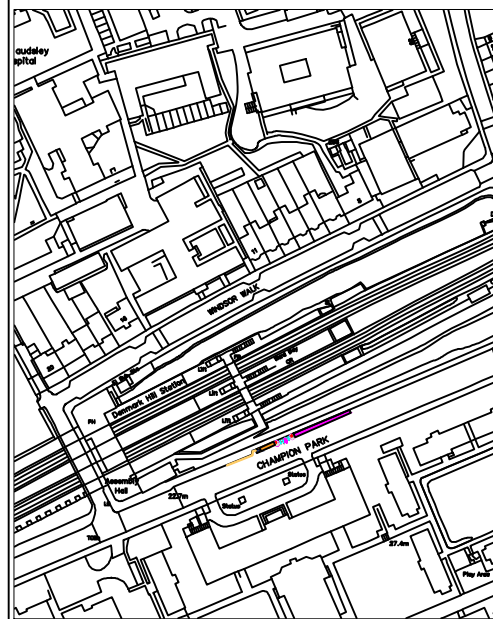

NOTES

-  EXISTING DYL
-  EXISTING PAY BY PHONE BAYS
-  EXISTING CYCLE HANGAR
-  REMOVE EXISTING PAY BY PHONE BAY AND INSTALL A CYCLE TOASTER RACK
-  EXISTING E-SCOOTER BAY

REV	DATE	REVISION DESCRIPTION / DETAILS	DRN BY	CHKD BY	APRVD BY

PROJECT: MTS CHAMPION PARK

TITLE: CONVERT EXISTING SPAY BY PHONE BAY TO TOASTER RACK

STATUS:	REVISION 1.0	DRAWN:	KH
SCALE:	NTS	DESIGNED:	KH
DRAWING NO:	MS1	CHECKED:	GM
		APPROVED:	GM
		REV:	1.0

DATE DRAWN: SEPTEMBER 2023 DATE ISSUED: SEPTEMBER 2023